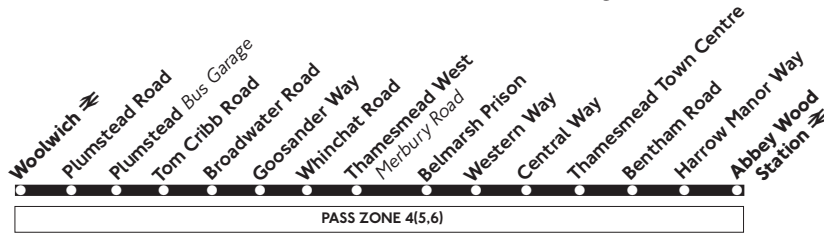

## Woolwich - Thamesmead - Abbey Wood

PASS ZONE 4(5,6)